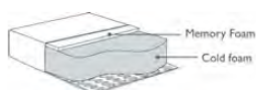

Chl L/R
110x160x74

Chl XL L/R
110x225x74

Opties en technische info

FOAM FIRM (COMFORT C1)

Seat

The inner core is cold foam covered with fibre padding.

Back

The inner core is cold foam covered with fibre padding.

FEATHER SOFT (COMFORT C2)

Seat

Cold foam with a feather top.

Back

Feather and ball fibre mix.

COMFORT MEMORY

Seat

Core of cold foam with memory foam on top, covered with fibre padding.