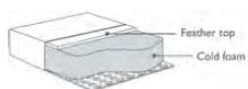

FEATHER SOFT (COMFORT C2)

Seat

Cold foam with a feather top.

Back

Feather and ball fibre mix.